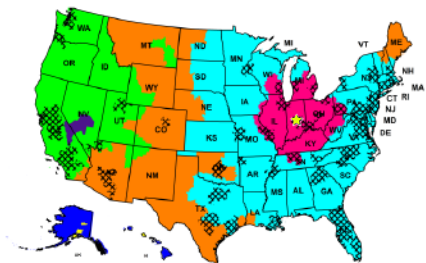

Please Note:

NFL FLAG recommends leagues place their initial order two full weeks prior to desired delivery date

	1 Day	2 Days	3 Days	4 Days	5 Days	6 Days	7+ Days
If picked up on...	Will be delivered by...						
Monday	Tue	Wed	Thu	Fri	Sat	Sun^A	Mon⁺
Tuesday	Wed	Thu	Fri	Sat	Sun^A	Mon	Tue⁺
Wednesday	Thu	Fri	Sat	Sun^A	Mon	Tue	Wed⁺
Thursday	Fri	Sat	Sun^A	Mon	Tue	Wed	Thu⁺
Friday	Sat	Sun^A	Mon	Tue	Wed	Thu	Fri⁺
Saturday	Tue[*]	Wed	Thu	Fri	Sat[@]	Sun^{@A}	Mon⁺
Sunday	Tue^{**}	Wed	Thu	Fri	Sat	Sun^{@A}	Mon⁺